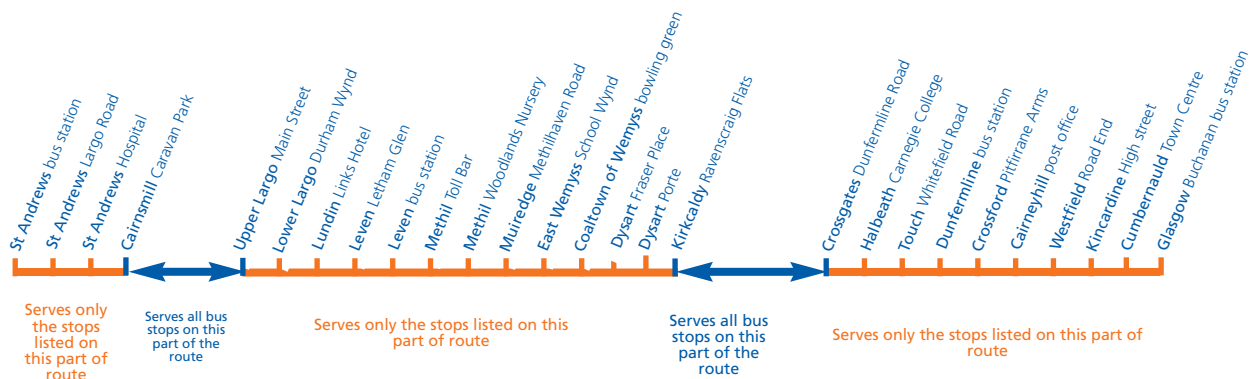

orange arrows show connecting service, no need to change coach

route number	X26	X26	X26	X26	X26	X26	X26	X26	X26	X26	
Kincardine High Street	0941	1041	1141	1241	1341	1441	1541	1641	1741	1841	1941
Cumbernauld town centre	1002	1102	1202	1302	1402	1502	1602	1702	1802	1902	2002
Glasgow Buchanan bus station	1025	1125	1225	1325	1425	1525	1625	1725	1825	1925	2025

- C Change of bus required at Kirkcaldy
- G Connection on service X24 available from Dunfermline bus station to Glasgow.
- L Change of bus required at Leven.
- # Victoria Hospital - From 23rd January 2012 this stopping point will be altered from Hayfield Road to the new hospital entrance.
- \$ Hendry Road - From 23rd January 2012 this stopping point will be altered from Laurel Crescent to Kennedy Crescent.

X26 stopping points

X27 stopping points

Within Kirkcaldy most coaches on service X27 operate in a one way loop. Customers may board or alight at the stops listed and travel through the bus station.

MONDAYS TO FRIDAYS